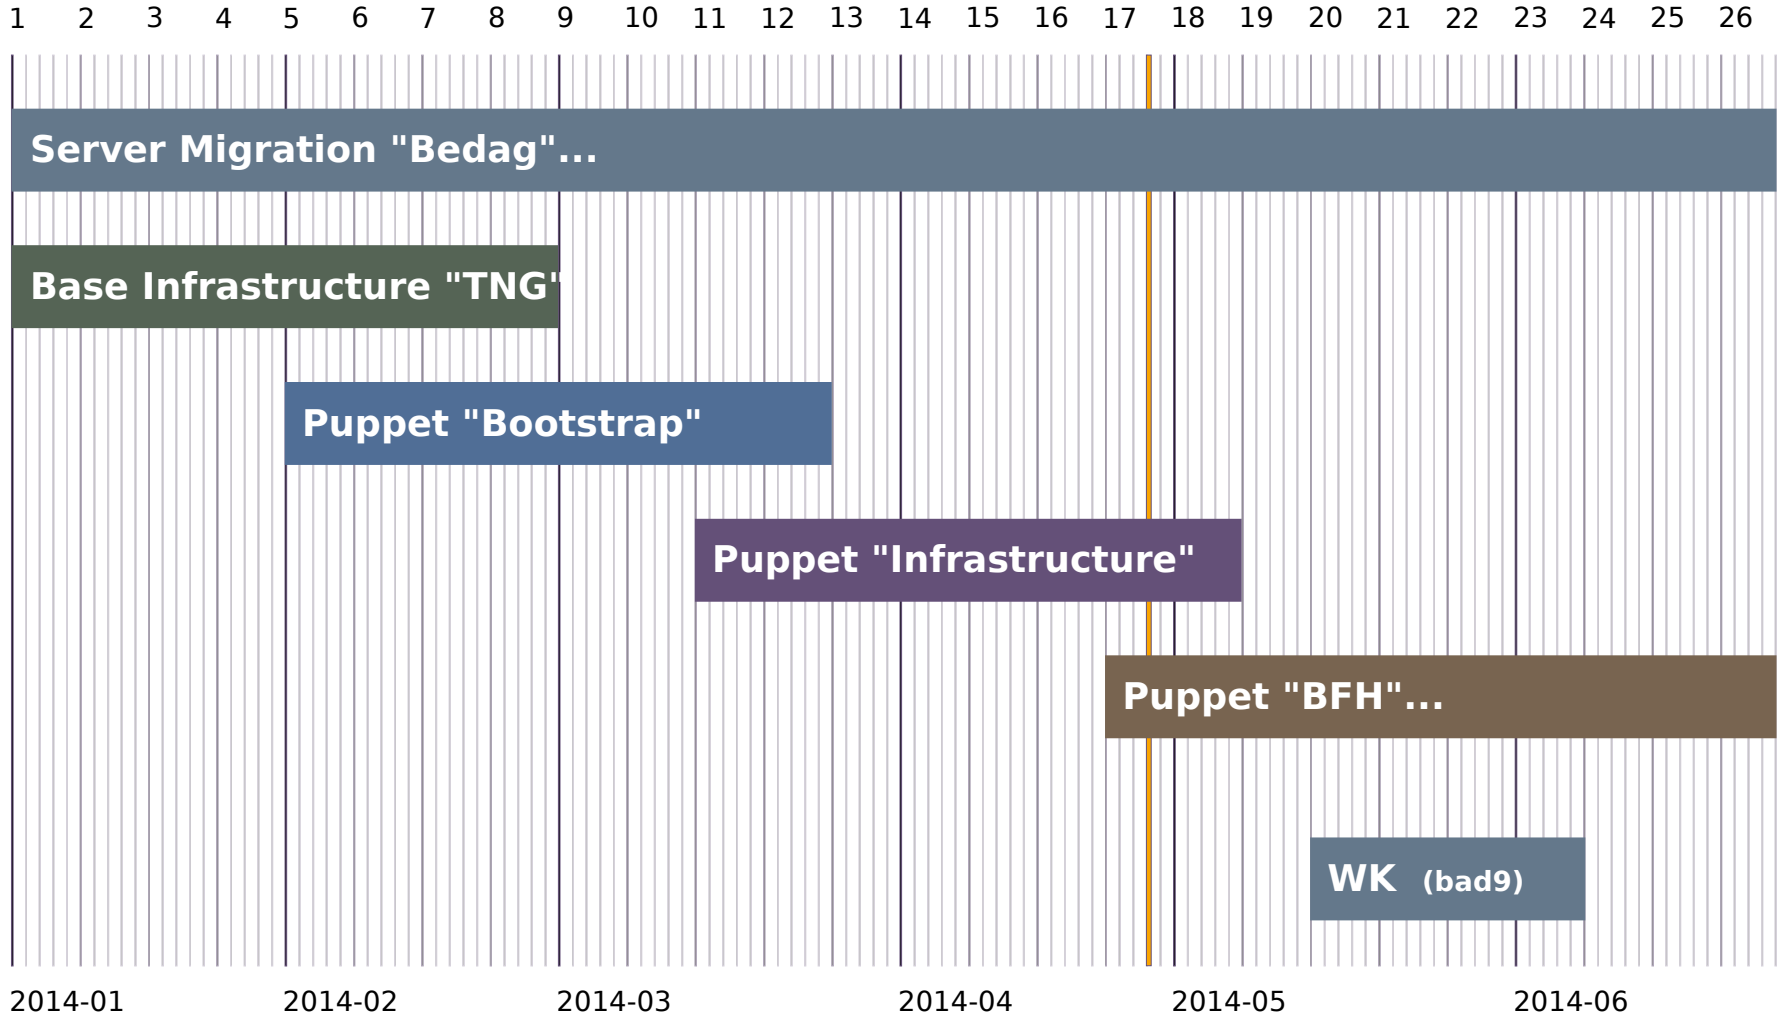

How

Buzzwords

- ▶ Everything as a Service
- ▶ Continues Whatever
- ▶ Infrastructure as Code
- ▶ Open Infrastructure

Specifics

- ▶ Distribution: Debian stable with Backports
- ▶ Configuration Management: Puppet
- ▶ Version Control: Git
- ▶ „Virtualization“: Linux Containers (LXC)

Linux@BFH Masterplan

Linux@BFH Masterplan

- ▶ Renew Servers
- ▶ Create Client
- ▶ Profit aka World^WBFH Domination :)

Roadmap 2014-1: Server

Roadmap 2014-2: Desktop

27 28 29 30 31 32 33 34 35 36 37 38 39 40 41 42 43 44 45 46 47 48 49 50 51 52