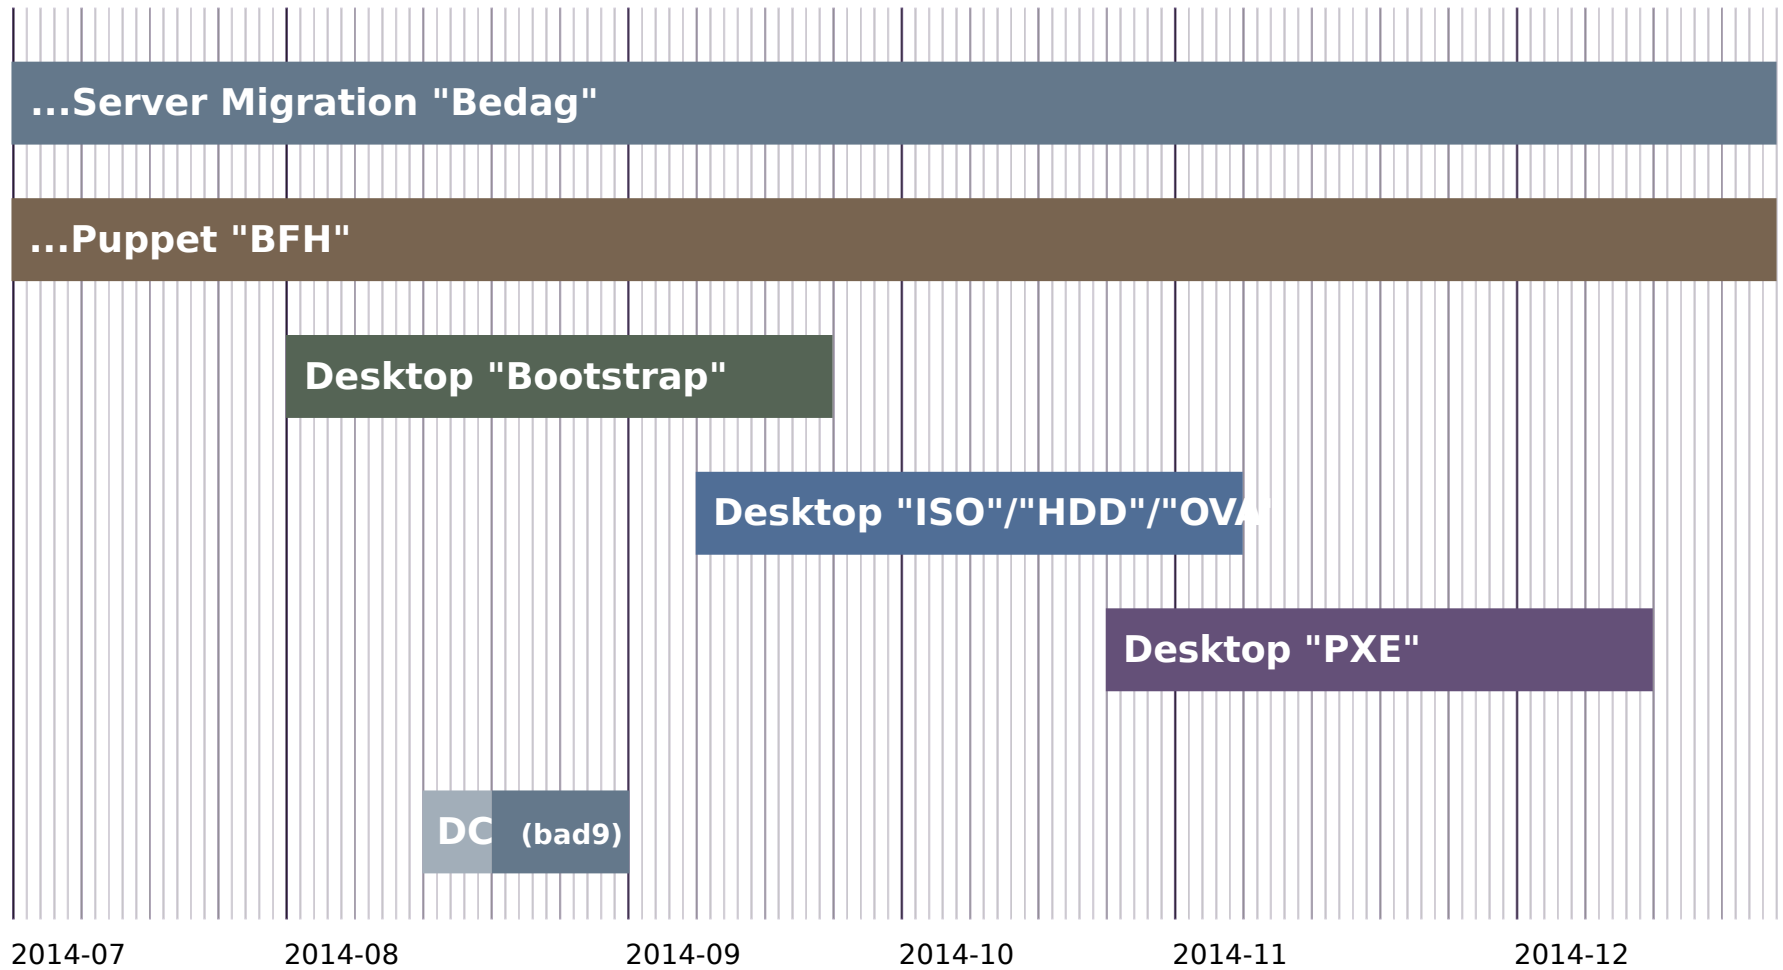

Linux@BFH Masterplan

Linux@BFH Masterplan

- ▶ Renew Servers
- ▶ Create Client
- ▶ Profit aka World^WBFH Domination :)

Roadmap 2014-1: Server

Roadmap 2014-2: Desktop

27 28 29 30 31 32 33 34 35 36 37 38 39 40 41 42 43 44 45 46 47 48 49 50 51 52